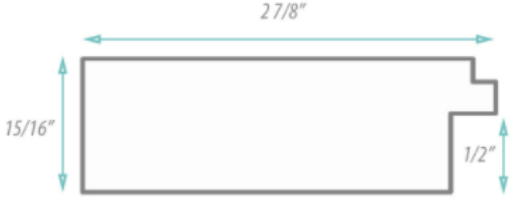

SPECIFICATION SHEET

FRAMED MIRROR
MODEL#: FM 80743-21X36

FRAMED MIRRORS COLLECTION

- FEATURES:**
- ONE 21X36" HIGH RESOLUTION SILVER PLATE GLASS MIRROR SIZE W/ DECORATIVE FRAME.
 - "WALL HUGGER" HANGER FOR MOUNTING INCLUDED.
 - STANDARD MOUNTING STYLE IS VERTICAL. FOR HORIZONTAL, PLEASE SPECIFY WHEN ORDERING.
 - PACKED IN FOUR WALL (FOLDED DOUBLE WALL) CORRUGATION.
 - STYLE: MODERN
 - COLOR: WHITE
 - FINISH: MATTE

- MIRROR FINISHES:**
- FLAT POLISHED EDGE
 - BEVELED EDGE

OVERALL SIZE DIMENSION: 25 1/2" WIDE X 40 1/2" HIGH X 1" DEEP